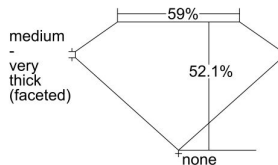

GIA®

FACSIMILE

GIA REPORT 6431270237

Verify this report at GIA.edu

GIA NATURAL DIAMOND DOSSIER®

May 02, 2022
GIA Report Number **6431270237**
Shape and Cutting Style ..... **Heart Brilliant**
Measurements ..... **4.44 x 4.78 x 2.49 mm**

GRADING RESULTS

Carat Weight ..... **0.31 carat**
Color Grade ..... **D**
Clarity Grade **VS2**

ADDITIONAL GRADING INFORMATION

Polish ..... **Very Good**
Symmetry ..... **Very Good**
Fluorescence ..... **None**
Clarity Characteristics ..... **Feather**
Inscription(s): GIA 6431270237

PROPORTIONS

Profile not to actual proportions

GRADING SCALES

GIA COLOR SCALE		GIA CLARITY SCALE			
COLORLESS	D	VERY VERY SLIGHTLY INCLUDED	FLAWLESS		
	E		INTERNALLY FLAWLESS		
	F	VERY SLIGHTLY INCLUDED	VVS₁		
	G		VVS₂		
	H		VS₁		
	NEAR COLORLESS	I	SLIGHTLY INCLUDED	VS₂	
		J		SI₁	
		FAINT	K	INCLUDED	SI₂
			L		I₁
			M		I₂
VERT LIGHT			N	INCLUDED	I₃
			O		
			P		
	Q				
LIGHT	R				
	S				
	T				
	U				
	V				
	Z