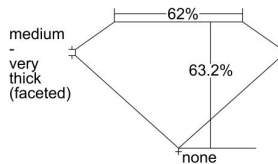

GIA®

FACSIMILE

GIA REPORT 6431322311

Verify this report at GIA.edu

GIA NATURAL DIAMOND DOSSIER®

May 09, 2022
GIA Report Number 6431322311
Shape and Cutting Style ..... Pear Brilliant
Measurements ..... 7.85 x 4.96 x 3.13 mm

GRADING RESULTS

Carat Weight ..... 0.73 carat
Color Grade ..... G
Clarity Grade VVS1

ADDITIONAL GRADING INFORMATION

Polish ..... Excellent
Symmetry ..... Very Good
Fluorescence ..... Very Strong Blue
Clarity Characteristics..... Pinpoint, Internal Graining, Surface Graining

Inscription(s): GIA 6431322311

PROPORTIONS

Profile not to actual proportions

GRADING SCALES

GIA COLOR SCALE		GIA CLARITY SCALE			
COLORLESS	D	VERY VERY SLIGHTLY INCLUDED	FLAWLESS		
	E		INTERNALLY FLAWLESS		
	F	VERY SLIGHTLY INCLUDED	VVS₁		
	G		VVS₂		
	H		VS₁		
	NEAR COLORLESS	I	SLIGHTLY INCLUDED	VS₂	
		J		SI₁	
		FAINT	K	INCLUDED	SI₂
			L		I₁
			M		I₂
VERT LIGHT	N	LIGHT	I₃		
	O				
	P				
	Q				
	R