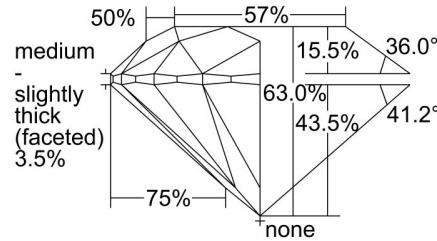

GIA NATURAL DIAMOND GRADING REPORT

July 06, 2022  
 GIA Report Number ..... 6431854558  
 Shape and Cutting Style ..... Round Brilliant  
 Measurements ..... 8.82 - 8.88 x 5.57 mm

GRADING RESULTS

Carat Weight ..... 2.70 carat  
 Color Grade ..... D  
 Clarity Grade ..... SI1  
 Cut Grade ..... Excellent

Profile to actual proportions

CLARITY CHARACTERISTICS

KEY TO SYMBOLS\*

- Feather
- Crystal
- Needle

\* Red symbols denote internal characteristics (inclusions). Green or black symbols denote external characteristics (blemishes). Diagram is an approximate representation of the diamond, and symbols shown indicate type, position, and approximate size of clarity characteristics. All clarity characteristics may not be shown. Details of finish are not shown.