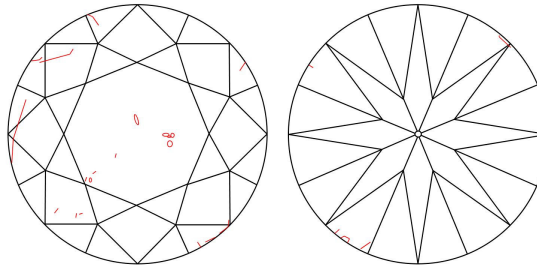

ADDITIONAL GRADING INFORMATION

Polish ..... Excellent  
 Symmetry ..... Excellent  
 Fluorescence ..... None

Inscription(s): GIA 6431854558

**Comments:** Clouds are not shown. Pinpoints are not shown.

PROPORTIONS

Profile to actual proportions

CLARITY CHARACTERISTICS

KEY TO SYMBOLS\*

- Feather
- Crystal
- Needle

\* Red symbols denote internal characteristics (inclusions). Green or black symbols denote external characteristics (blemishes). Diagram is an approximate representation of the diamond, and symbols shown indicate type, position, and approximate size of clarity characteristics. All clarity characteristics may not be shown. Details of finish are not shown.