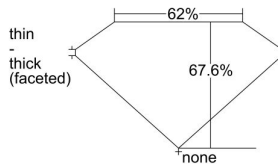

GIA®

FACSIMILE

GIA REPORT 6431863752

Verify this report at GIA.edu

GIA NATURAL DIAMOND DOSSIER®

June 28, 2022
GIA Report Number **6431863752**
Shape and Cutting Style ..... **Cushion Modified Brilliant**
Measurements ..... **5.82 x 5.01 x 3.39 mm**

GRADING RESULTS

Carat Weight ..... **0.82 carat**
Color Grade ..... **F**
Clarity Grade **VS2**

ADDITIONAL GRADING INFORMATION

Polish ..... **Excellent**
Symmetry ..... **Excellent**
Fluorescence ..... **Faint**
Clarity Characteristics ..... **Crystal, Cloud, Cavity**
Inscription(s): **GIA 6431863752**

PROPORTIONS

Profile not to actual proportions

GRADING SCALES

GIA COLOR SCALE		GIA CLARITY SCALE			
COLORLESS	D	VERY VERY SLIGHTLY INCLUDED	FLAWLESS		
	E		INTERNALLY FLAWLESS		
	F	VERY SLIGHTLY INCLUDED	VVS₁		
	G		VVS₂		
	H		VS₁		
	NEAR COLORLESS	I	SLIGHTLY INCLUDED	VS₂	
		J		SI₁	
		FAINT	K	INCLUDED	SI₂
			L		I₁
			M		I₂
N			I₃		
VERT LIGHT	O	LIGHT			
	P				
	Q				
	R				
	S				
	T				
LIGHT	U				
	V				
	W				
	X				
Y					
Z