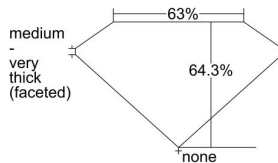

GIA®

FACSIMILE

GIA REPORT 6432096715

Verify this report at GIA.edu

GIA NATURAL DIAMOND DOSSIER®

April 19, 2022
GIA Report Number **6432096715**
Shape and Cutting Style ..... **Pear Brilliant**
Measurements ..... **7.97 x 5.02 x 3.23 mm**

GRADING RESULTS

Carat Weight ..... **0.80 carat**
Color Grade ..... **D**
Clarity Grade **S12**

ADDITIONAL GRADING INFORMATION

Polish ..... **Very Good**
Symmetry ..... **Very Good**
Fluorescence ..... **Faint**
Clarity Characteristics..... **Crystal, Cloud**
Inscription(s): GIA 6432096715

PROPORTIONS

Profile not to actual proportions

GRADING SCALES

GIA COLOR SCALE		GIA CLARITY SCALE			
COLORLESS	D	VERY VERY SLIGHTLY INCLUDED	FLAWLESS		
	E		INTERNALLY FLAWLESS		
	F	VERY SLIGHTLY INCLUDED	VVS₁		
	G		VVS₂		
	H		VS₁		
	NEAR COLORLESS	I	SLIGHTLY INCLUDED	VS₂	
		J		S1₁	
		FAINT	K	INCLUDED	S1₂
			L		I₁
			M		I₂
VERT LIGHT	N		INCLUDED	I₃	
	O				
	P				
	Q				
	R				
LIGHT	S				
	T				
	U				
	V				
	W				
X					
Y					
Z