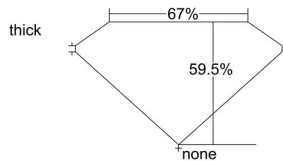

GIA®

FACSIMILE

GIA REPORT 6432109442

Verify this report at GIA.edu

GIA NATURAL DIAMOND DOSSIER®

April 28, 2022
GIA Report Number **6432109442**
Shape and Cutting Style ..... **Cut-Cornered Rectangular Modified Brilliant**
Measurements ..... **5.59 x 4.29 x 2.55 mm**

GRADING RESULTS

Carat Weight ..... **0.52 carat**
Color Grade ..... **G**
Clarity Grade **VS1**

ADDITIONAL GRADING INFORMATION

Polish ..... **Excellent**
Symmetry ..... **Very Good**
Fluorescence ..... **None**
Clarity Characteristics..... **Cloud, Crystal, Feather, Needle**
Inscription(s): **GIA 6432109442**

PROPORTIONS

Profile not to actual proportions

GRADING SCALES

GIA COLOR SCALE		GIA CLARITY SCALE			
COLORLESS	D	VERY VERY SLIGHTLY INCLUDED	FLAWLESS		
	E		INTERNALLY FLAWLESS		
	F		VVS₁		
	NEAR COLORLESS	G	VVS₂		
		H	VERY SLIGHTLY INCLUDED	VS₁	
	FANT	I		VS₂	
		J		SLIGHTLY INCLUDED	SI₁
		K	SI₂		
	L	INCLUDED	I₁		
	M		I₂		
N	I₃				
VERT LIGHT	O				
	P				
	Q				
	R				
	S				
	T				
	U				
LIGHT	V				
	W				
	X				
	Y				
Z