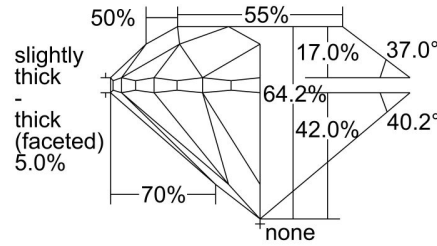

GIA NATURAL DIAMOND GRADING REPORT

June 23, 2022

GIA Report Number 6432785263

Shape and Cutting Style Round Brilliant

Measurements 6.21 - 6.28 x 4.01 mm

GRADING RESULTS

Carat Weight 1.00 carat

Color Grade J

Clarity Grade VVS1

Cut Grade Very Good

ADDITIONAL GRADING INFORMATION

Polish Excellent

Symmetry Good

Fluorescence None

Inscription(s): GIA 6432785263

PROPORTIONS

Profile to actual proportions

CLARITY CHARACTERISTICS

KEY TO SYMBOLS*

- Pinpoint
- △ Natural
- ☉ Cloud
- ~ Feather
- ⋈ Indented Natural

* Red symbols denote internal characteristics (inclusions). Green or black symbols denote external characteristics (blemishes). Diagram is an approximate representation of the diamond, and symbols shown indicate type, position, and approximate size of clarity characteristics. All clarity characteristics may not be shown. Details of finish are not shown.