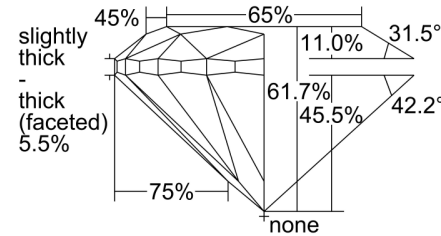

GIA NATURAL DIAMOND GRADING REPORT

 July 06, 2022
 GIA Report Number **6432885244**
 Shape and Cutting Style **Round Brilliant**
 Measurements **7.24 - 7.33 x 4.49 mm**
GRADING RESULTS

 Carat Weight **1.50 carat**
 Color Grade **F**
 Clarity Grade **VS2**
 Cut Grade **Very Good**
ADDITIONAL GRADING INFORMATION

 Polish **Very Good**
 Symmetry **Very Good**
 Fluorescence **None**
 Inscription(s): **GIA 6432885244**
Comments: Additional clouds are not shown. Pinpoints are not shown.

PROPORTIONS

Profile to actual proportions

CLARITY CHARACTERISTICS

KEY TO SYMBOLS*

-  Feather
-  Cloud
-  Indented Natural
-  Natural

* Red symbols denote internal characteristics (inclusions). Green or black symbols denote external characteristics (blemishes). Diagram is an approximate representation of the diamond, and symbols shown indicate type, position, and approximate size of clarity characteristics. All clarity characteristics may not be shown. Details of finish are not shown.