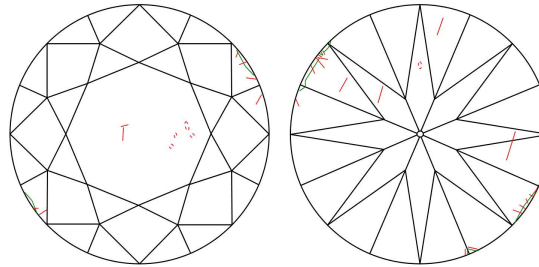

GIA NATURAL DIAMOND GRADING REPORT

 July 06, 2022
 GIA Report Number **6432885244**
 Shape and Cutting Style **Round Brilliant**
 Measurements **7.24 - 7.33 x 4.49 mm**
GRADING RESULTS

 Carat Weight **1.50 carat**
 Color Grade **F**
 Clarity Grade **VS2**
 Cut Grade **Very Good**
ADDITIONAL GRADING INFORMATION

 Polish **Very Good**
 Symmetry **Very Good**
 Fluorescence **None**
 Inscription(s): **GIA 6432885244**
Comments: Additional clouds are not shown. Pinpoints are not shown.

PROPORTIONS

Profile to actual proportions

CLARITY CHARACTERISTICS

KEY TO SYMBOLS*

-  Feather
-  Cloud
-  Indented Natural
-  Natural

* Red symbols denote internal characteristics (inclusions). Green or black symbols denote external characteristics (blemishes). Diagram is an approximate representation of the diamond, and symbols shown indicate type, position, and approximate size of clarity characteristics. All clarity characteristics may not be shown. Details of finish are not shown.