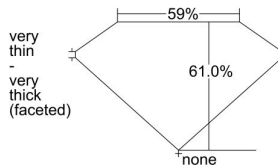

GIA®

FACSIMILE

GIA REPORT 6432972683

Verify this report at GIA.edu

GIA NATURAL DIAMOND DOSSIER®

July 11, 2022
GIA Report Number **6432972683**
Shape and Cutting Style ..... **Pear Brilliant**
Measurements ..... **8.62 x 5.46 x 3.33 mm**

GRADING RESULTS

Carat Weight ..... **0.90 carat**
Color Grade ..... **F**
Clarity Grade **S12**

ADDITIONAL GRADING INFORMATION

Polish ..... **Very Good**
Symmetry ..... **Very Good**
Fluorescence ..... **Strong Blue**
Clarity Characteristics..... **Crystal, Feather, Cavity**
Inscription(s): **GIA 6432972683**

PROPORTIONS

Profile not to actual proportions

GRADING SCALES

GIA COLOR SCALE		GIA CLARITY SCALE	
COLORLESS	D	VERY VERY SLIGHTLY INCLUDED	FLAWLESS
	E		INTERNALLY FLAWLESS
	F		VVS₁
	G		VVS₂
	H		VS₁
	I		VS₂
	J		S1
	K		S2
	L		I₁
	M		I₂
NEAR COLORLESS	N	SLIGHTLY INCLUDED	I₃
	O		
	P		
	Q		
FAINT	R		
	S		
	T		
	U		
VERT LIGHT	V		
	W		
	X		
	Y		
LIGHT	Z