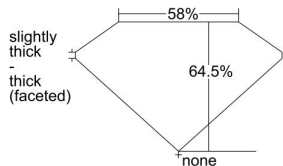

GIA®

FACSIMILE

GIA REPORT 6435407816

Verify this report at GIA.edu

GIA NATURAL DIAMOND DOSSIER®

May 13, 2022
GIA Report Number 6435407816
Shape and Cutting Style ..... Oval Brilliant
Measurements ..... 6.58 x 4.95 x 3.20 mm

GRADING RESULTS

Carat Weight ..... 0.70 carat
Color Grade ..... E
Clarity Grade VS1

ADDITIONAL GRADING INFORMATION

Polish ..... Excellent
Symmetry ..... Very Good
Fluorescence ..... Medium Blue
Clarity Characteristics..... Cloud, Crystal, Feather, Pinpoint
Inscription(s): GIA 6435407816

PROPORTIONS

Profile not to actual proportions

GRADING SCALES

GIA COLOR SCALE		GIA CLARITY SCALE			
COLORLESS	D	VERY VERY SLIGHTLY INCLUDED	FLAWLESS		
	E		INTERNALLY FLAWLESS		
	F	VERY SLIGHTLY INCLUDED	VVS₁		
	G		VVS₂		
	H		VS₁		
	NEAR COLORLESS	I	SLIGHTLY INCLUDED	VS₂	
		J		SI₁	
		FAINT	K	INCLUDED	SI₂
			L		I₁
			M		I₂
VERT LIGHT	N	LIGHT	I₃		
	O				
	P				
	Q				
	R