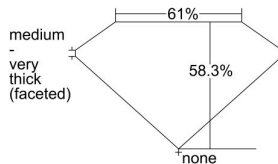

GIA®

FACSIMILE

GIA REPORT 6442198587

Verify this report at GIA.edu

GIA NATURAL DIAMOND DOSSIER®

July 29, 2022
GIA Report Number **6442198587**
Shape and Cutting Style ..... **Heart Brilliant**
Measurements ..... **5.27 x 6.28 x 3.66 mm**

GRADING RESULTS

Carat Weight ..... **0.72 carat**
Color Grade ..... **E**
Clarity Grade **S11**

ADDITIONAL GRADING INFORMATION

Polish ..... **Excellent**
Symmetry ..... **Excellent**
Fluorescence ..... **None**
Clarity Characteristics ..... **Cloud, Crystal, Feather**
Inscription(s): **GIA 6442198587**

PROPORTIONS

Profile not to actual proportions

GRADING SCALES

GIA COLOR SCALE		GIA CLARITY SCALE			
COLORLESS	D	VERY VERY SLIGHTLY INCLUDED	FLAWLESS		
	E		INTERNALLY FLAWLESS		
	F		VVS₁		
	NEAR COLORLESS	G	VVS₂		
		H	VERY SLIGHTLY INCLUDED	VS₁	
		I		VS₂	
		FAINT	J	SLIGHTLY INCLUDED	S1₁
	K		S1₂		
	L		INCLUDED		I₁
	M			I₂	
N	I₃				
VERT LIGHT	O				
	P				
	Q				
	R				
	LIGHT	S			
		T			
U					
V					
	W				
	X				
	Y				
	Z