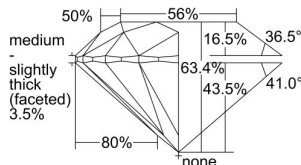

GIA®

FACSIMILE

GIA REPORT 6445484226

Verify this report at GIA.edu

GIA NATURAL DIAMOND DOSSIER®

August 26, 2022
GIA Report Number 6445484226
Shape and Cutting Style ..... Round Brilliant
Measurements ..... 5.62 - 5.66 x 3.57 mm

GRADING RESULTS

Carat Weight ..... 0.70 carat
Color Grade ..... J
Clarity Grade SI2
Cut Grade ..... Excellent

ADDITIONAL GRADING INFORMATION

Polish ..... Excellent
Symmetry ..... Excellent
Fluorescence ..... Faint
Clarity Characteristics ..... Cloud
Inscription(s): GIA 6445484226

PROPORTIONS

Profile to actual proportions

GRADING SCALES

GIA COLOR SCALE

COLORLESS	D
	E
	F
	G
	H
	I
	J
NEAR COLORLESS	K
	L
FAIN	M
	N
	O
	P
VERY LIGHT	Q
	R
	S
	T
	U
	V
	W
	X
	Y
LIGHT	Z

GIA CLARITY SCALE

FLAWLESS	VERY VERY SLIGHTLY INCLUDED	VVS₁	VVS₂	VS₁	VS₂	SI₁	SI₂	I₁	I₂	I₃	
											INTERNAL FLAWLESS

GIA CUT SCALE

EXCELLENT
VERY GOOD
GOOD
FAIR
POOR