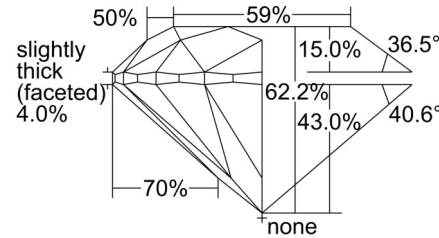

GIA NATURAL DIAMOND GRADING REPORT

October 17, 2024
GIA Report Number 6452139525
Shape and Cutting Style ..... Round Brilliant
Measurements ..... 6.09 - 6.13 x 3.80 mm

GRADING RESULTS

Carat Weight ..... 0.90 carat
Color Grade ..... G
Clarity Grade VVS2
Cut Grade ..... Excellent

ADDITIONAL GRADING INFORMATION

Polish ..... Excellent
Symmetry ..... Excellent
Fluorescence ..... Faint
Inscription(s): GIA 6452139525
Comments: Additional pinpoints are not shown.

PROPORTIONS

Profile to actual proportions