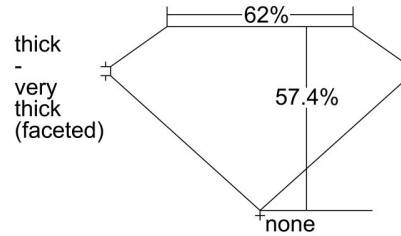

GIA NATURAL DIAMOND GRADING REPORT

December 15, 2022
 GIA Report Number 6452387440
 Shape and Cutting Style Oval Brilliant
 Measurements 9.52 x 6.52 x 3.74 mm

GRADING RESULTS

Carat Weight 1.51 carat
 Color Grade F
 Clarity Grade VVS2

PROPORTIONS

Profile not to actual proportions

CLARITY CHARACTERISTICS

KEY TO SYMBOLS*

- Cloud
- Needle

* Red symbols denote internal characteristics (inclusions). Green or black symbols denote external characteristics (blemishes). Diagram is an approximate representation of the diamond, and symbols shown indicate type, position, and approximate size of clarity characteristics. All clarity characteristics may not be shown. Details of finish are not shown.