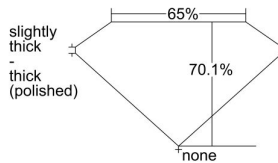

GIA®

FACSIMILE

GIA REPORT 6452722860

Verify this report at GIA.edu

GIA NATURAL DIAMOND DOSSIER®

January 31, 2023
GIA Report Number 6452722860
Shape and Cutting Style ..... Square Emerald Cut
Measurements ..... 5.20 x 5.10 x 3.58 mm

GRADING RESULTS

Carat Weight ..... 0.90 carat
Color Grade ..... F
Clarity Grade VS1

ADDITIONAL GRADING INFORMATION

Polish ..... Excellent
Symmetry ..... Excellent
Fluorescence ..... None
Clarity Characteristics ..... Crystal, Cloud
Inscription(s): GIA 6452722860

PROPORTIONS

Profile not to actual proportions

GRADING SCALES

GIA COLOR SCALE		GIA CLARITY SCALE	
COLORLESS	D	VERY VERY SLIGHTLY INCLUDED	FLAWLESS
	E		INTERNALLY FLAWLESS
	F		VVS₁
	G		VVS₂
	H		VS₁
	I		VS₂
	J		SI₁
	K		SI₂
	L		I₁
	M		I₂
NEAR COLORLESS	N	SLIGHTLY INCLUDED	I₃
	O		
	P		
	Q		
FAINT	R		
	S		
	T		
	U		
VERT LIGHT	V		
	W		
	X		
	Y		
LIGHT	Z