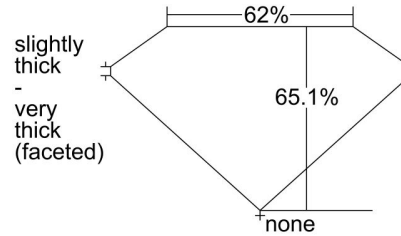

GIA NATURAL DIAMOND GRADING REPORT

February 02, 2023
 GIA Report Number 6455702422
 Shape and Cutting Style Oval Brilliant
 Measurements 8.14 x 5.38 x 3.50 mm

GRADING RESULTS

Carat Weight 1.01 carat
 Color Grade I
 Clarity Grade VS1

ADDITIONAL GRADING INFORMATION

Polish Excellent
 Symmetry Very Good
 Fluorescence Medium Blue
 Inscription(s): GIA 6455702422

PROPORTIONS

Profile not to actual proportions

CLARITY CHARACTERISTICS

KEY TO SYMBOLS*

- Feather
- Etch Channel
- Natural

* Red symbols denote internal characteristics (inclusions). Green or black symbols denote external characteristics (blemishes). Diagram is an approximate representation of the diamond, and symbols shown indicate type, position, and approximate size of clarity characteristics. All clarity characteristics may not be shown. Details of finish are not shown.