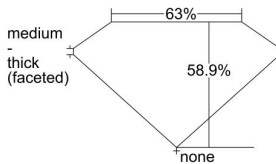

GIA®

FACSIMILE

GIA REPORT 6465722289

Verify this report at GIA.edu

GIA NATURAL DIAMOND DOSSIER®

May 29, 2023
GIA Report Number **6465722289**
Shape and Cutting Style ..... **Heart Brilliant**
Measurements ..... **5.79 x 6.50 x 3.82 mm**

GRADING RESULTS

Carat Weight ..... **0.80 carat**
Color Grade ..... **F**
Clarity Grade **VS1**

ADDITIONAL GRADING INFORMATION

Polish ..... **Excellent**
Symmetry ..... **Very Good**
Fluorescence ..... **Faint**
Clarity Characteristics..... **Crystal, Feather, Pinpoint**
Inscription(s): **GIA 6465722289**

PROPORTIONS

Profile not to actual proportions

GRADING SCALES

GIA COLOR SCALE		GIA CLARITY SCALE			
COLORLESS	D	VERY VERY SLIGHTLY INCLUDED	FLAWLESS		
	E		INTERNALLY FLAWLESS		
	F	VERY SLIGHTLY INCLUDED	VVS₁		
	G		VVS₂		
	H		VS₁		
	NEAR COLORLESS	I	SLIGHTLY INCLUDED	VS₂	
		J		SI₁	
		FAINT	K	INCLUDED	SI₂
			L		I₁
			M		I₂
VERT LIGHT	N		INCLUDED	I₃	
	O				
	P				
	LIGHT	Q			
		R			
S					
T					
U					
V					
W					
X					
Y					
Z