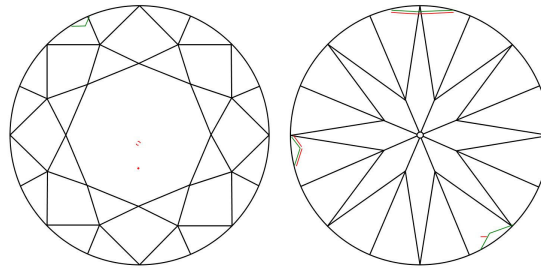

ADDITIONAL GRADING INFORMATION

Polish ..... Excellent  
 Symmetry ..... Excellent  
 Fluorescence ..... Medium Blue  
 Inscription(s): GIA 6471308838

PROPORTIONS

Profile to actual proportions

CLARITY CHARACTERISTICS

KEY TO SYMBOLS\*

- Pinpoint
- △ Natural
- ☉ Cloud
- ~ Feather
- ◁ Indented Natural

\* Red symbols denote internal characteristics (inclusions). Green or black symbols denote external characteristics (blemishes). Diagram is an approximate representation of the diamond, and symbols shown indicate type, position, and approximate size of clarity characteristics. All clarity characteristics may not be shown. Details of finish are not shown.