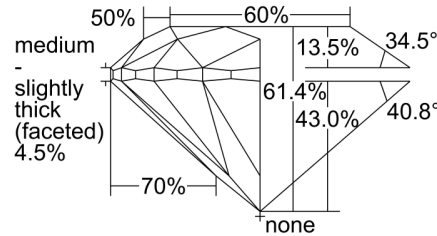

GIA NATURAL DIAMOND GRADING REPORT

August 15, 2023  
 GIA Report Number ..... 6471308838  
 Shape and Cutting Style ..... Round Brilliant  
 Measurements ..... 7.60 - 7.63 x 4.67 mm

GRADING RESULTS

Carat Weight ..... 1.70 carat  
 Color Grade ..... K  
 Clarity Grade ..... VVS2  
 Cut Grade ..... Excellent

ADDITIONAL GRADING INFORMATION

Polish ..... Excellent  
 Symmetry ..... Excellent  
 Fluorescence ..... Medium Blue  
 Inscription(s): GIA 6471308838

PROPORTIONS

Profile to actual proportions

CLARITY CHARACTERISTICS

KEY TO SYMBOLS\*

- Pinpoint
- △ Natural
- ☉ Cloud
- ~ Feather
- ◁ Indented Natural

\* Red symbols denote internal characteristics (inclusions). Green or black symbols denote external characteristics (blemishes). Diagram is an approximate representation of the diamond, and symbols shown indicate type, position, and approximate size of clarity characteristics. All clarity characteristics may not be shown. Details of finish are not shown.