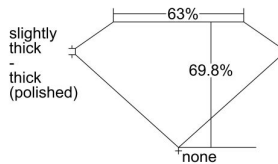

GIA®

FACSIMILE

GIA REPORT 6472532656

Verify this report at GIA.edu

GIA NATURAL DIAMOND DOSSIER®

September 18, 2023
GIA Report Number 6472532656
Shape and Cutting Style ..... Square Emerald Cut
Measurements ..... 5.27 x 5.07 x 3.54 mm

GRADING RESULTS

Carat Weight ..... 0.90 carat
Color Grade ..... K
Clarity Grade VS1

ADDITIONAL GRADING INFORMATION

Polish ..... Excellent
Symmetry ..... Excellent
Fluorescence ..... Faint
Clarity Characteristics ..... Crystal, Cloud
Inscription(s): GIA 6472532656

PROPORTIONS

Profile not to actual proportions

GRADING SCALES

GIA COLOR SCALE		GIA CLARITY SCALE			
COLORLESS	D	VERY VERY SLIGHTLY INCLUDED	FLAWLESS		
	E		INTERNALLY FLAWLESS		
	F	VERY SLIGHTLY INCLUDED	VVS₁		
	G		VVS₂		
	H		VS₁		
	NEAR COLORLESS	I	SLIGHTLY INCLUDED	VS₂	
		J		SI₁	
		FAINT	K	INCLUDED	SI₂
			L		I₁
			M		I₂
N			I₃		
VERT LIGHT	O	LIGHT			
	P				
	Q				
	R				
	S				
	T				
LIGHT	U				
	V				
	W				
	X				
Y					
Z