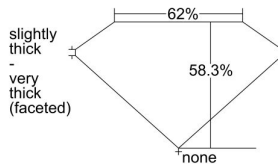

GIA®

FACSIMILE

GIA REPORT 6472691293

Verify this report at GIA.edu

GIA NATURAL DIAMOND DOSSIER®

September 27, 2023
GIA Report Number 6472691293
Shape and Cutting Style ..... Heart Brilliant
Measurements ..... 5.51 x 6.17 x 3.60 mm

GRADING RESULTS

Carat Weight ..... 0.70 carat
Color Grade ..... J
Clarity Grade VS1

ADDITIONAL GRADING INFORMATION

Polish ..... Excellent
Symmetry ..... Excellent
Fluorescence ..... None
Clarity Characteristics ..... Crystal
Inscription(s): GIA 6472691293

PROPORTIONS

Profile not to actual proportions

GRADING SCALES

GIA COLOR SCALE		GIA CLARITY SCALE	
COLORLESS	D	VERY VERY SLIGHTLY INCLUDED	FLAWLESS
	E		INTERNALLY FLAWLESS
	F		VS₁
	G		VS₂
	H		VS₁
	I		VS₂
	J		SI₁
	K		SI₂
	L		I₁
	M		I₂
NEAR COLORLESS	N	SLIGHTLY INCLUDED	I₃
	O		
	P		
	Q		
FAINT	R		
	S		
	T		
	U		
VERY LIGHT	V		
	W		
	X		
	Y		
LIGHT	Z