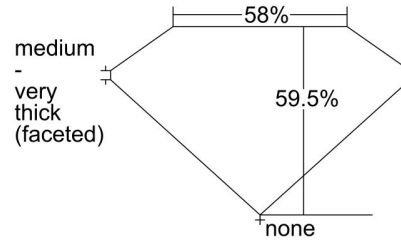

GIA NATURAL DIAMOND GRADING REPORT

August 21, 2023
GIA Report Number 6475394557
Shape and Cutting Style ..... Heart Brilliant
Measurements ..... 6.82 x 7.91 x 4.70 mm

GRADING RESULTS

Carat Weight ..... 1.51 carat
Color Grade ..... G
Clarity Grade VS1

ADDITIONAL GRADING INFORMATION

Polish ..... Excellent
Symmetry ..... Excellent
Fluorescence ..... Faint
Inscription(s): GIA 6475394557
Comments: Additional pinpoints are not shown.

PROPORTIONS

Profile not to actual proportions