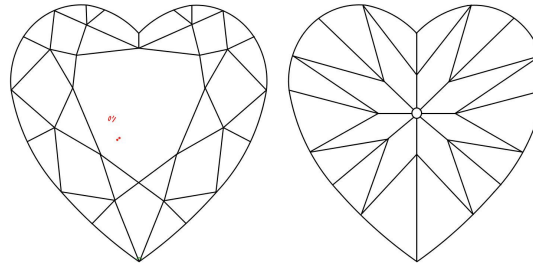

GIA NATURAL DIAMOND GRADING REPORT

 August 21, 2023
 GIA Report Number 6475394557
 Shape and Cutting Style Heart Brilliant
 Measurements 6.82 x 7.91 x 4.70 mm

GRADING RESULTS

 Carat Weight 1.51 carat
 Color Grade G
 Clarity Grade VS1

ADDITIONAL GRADING INFORMATION

 Polish Excellent
 Symmetry Excellent
 Fluorescence Faint
 Inscription(s): GIA 6475394557
Comments: Additional pinpoints are not shown.

PROPORTIONS

Profile not to actual proportions

CLARITY CHARACTERISTICS

KEY TO SYMBOLS*

- Crystal
- ∖ Needle
- Pinpoint
- △ Natural

* Red symbols denote internal characteristics (inclusions). Green or black symbols denote external characteristics (blemishes). Diagram is an approximate representation of the diamond, and symbols shown indicate type, position, and approximate size of clarity characteristics. All clarity characteristics may not be shown. Details of finish are not shown.