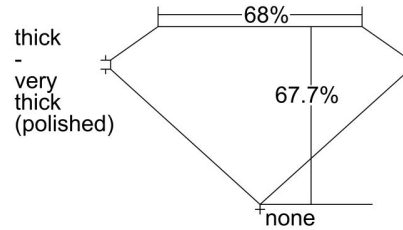

GIA NATURAL DIAMOND GRADING REPORT

January 16, 2024
GIA Report Number 6481344562
Shape and Cutting Style Emerald Cut
Measurements 7.78 x 5.36 x 3.63 mm

GRADING RESULTS

Carat Weight 1.51 carat
Color Grade F
Clarity Grade VS2

ADDITIONAL GRADING INFORMATION

Polish Excellent
Symmetry Very Good
Fluorescence None
Inscription(s): GIA 6481344562
Comments: Additional pinpoints are not shown.

PROPORTIONS

Profile not to actual proportions

CLARITY CHARACTERISTICS

KEY TO SYMBOLS*

- Crystal
- Pinpoint
- ∧ Indented Natural
- ∧ Natural

* Red symbols denote internal characteristics (inclusions). Green or black symbols denote external characteristics (blemishes). Diagram is an approximate representation of the diamond, and symbols shown indicate type, position, and approximate size of clarity characteristics. All clarity characteristics may not be shown. Details of finish are not shown.