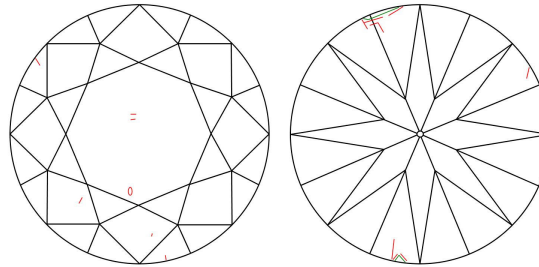

ADDITIONAL GRADING INFORMATION

Polish ..... Excellent  
 Symmetry ..... Excellent  
 Fluorescence ..... Medium Blue  
 Inscription(s): GIA 6481760868  
 Comments: Pinpoints are not shown.

PROPORTIONS

Profile to actual proportions

CLARITY CHARACTERISTICS

KEY TO SYMBOLS\*

- Crystal      ▲ Natural
- Feather
- Needle
- Indented Natural

\* Red symbols denote internal characteristics (inclusions). Green or black symbols denote external characteristics (blemishes). Diagram is an approximate representation of the diamond, and symbols shown indicate type, position, and approximate size of clarity characteristics. All clarity characteristics may not be shown. Details of finish are not shown.