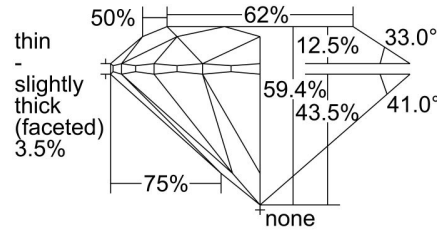

GIA NATURAL DIAMOND GRADING REPORT

March 08, 2024  
 GIA Report Number ..... 6481760868  
 Shape and Cutting Style ..... Round Brilliant  
 Measurements ..... 6.87 - 6.91 x 4.09 mm

GRADING RESULTS

Carat Weight ..... 1.20 carat  
 Color Grade ..... G  
 Clarity Grade ..... VS1  
 Cut Grade ..... Excellent

ADDITIONAL GRADING INFORMATION

Polish ..... Excellent  
 Symmetry ..... Excellent  
 Fluorescence ..... Medium Blue  
 Inscription(s): GIA 6481760868  
 Comments: Pinpoints are not shown.

PROPORTIONS

Profile to actual proportions

CLARITY CHARACTERISTICS

KEY TO SYMBOLS\*

- Crystal      ▲ Natural
- Feather
- Needle
- Indented Natural

\* Red symbols denote internal characteristics (inclusions). Green or black symbols denote external characteristics (blemishes). Diagram is an approximate representation of the diamond, and symbols shown indicate type, position, and approximate size of clarity characteristics. All clarity characteristics may not be shown. Details of finish are not shown.