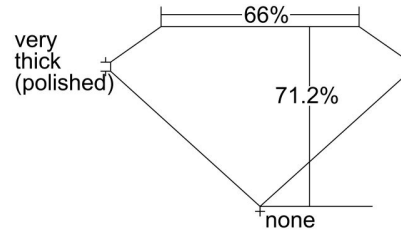

GIA NATURAL DIAMOND GRADING REPORT

December 01, 2023
GIA Report Number 6482110136
Shape and Cutting Style Square Emerald Cut
Measurements 5.58 x 5.57 x 3.97 mm

GRADING RESULTS

Carat Weight 1.20 carat
Color Grade I
Clarity Grade VS1

ADDITIONAL GRADING INFORMATION

Polish Very Good
Symmetry Very Good
Fluorescence None
Inscription(s): GIA 6482110136

Comments: Clouds, pinpoints and surface graining are not shown.

PROPORTIONS

Profile not to actual proportions

CLARITY CHARACTERISTICS

KEY TO SYMBOLS*

- Crystal
- ~ Feather
- \\ Needle

* Red symbols denote internal characteristics (inclusions). Green or black symbols denote external characteristics (blemishes). Diagram is an approximate representation of the diamond, and symbols shown indicate type, position, and approximate size of clarity characteristics. All clarity characteristics may not be shown. Details of finish are not shown.