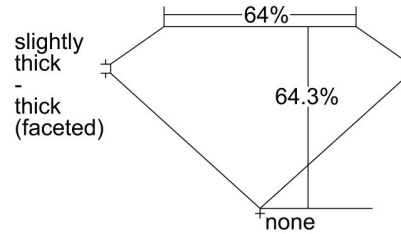

GIA NATURAL DIAMOND GRADING REPORT

January 30, 2024
 GIA Report Number 6482443346
 Shape and Cutting Style Oval Brilliant
 Measurements 9.89 x 7.01 x 4.51 mm

GRADING RESULTS

Carat Weight 2.02 carat
 Color Grade H
 Clarity Grade VS2

ADDITIONAL GRADING INFORMATION

Polish Excellent
 Symmetry Very Good
 Fluorescence Faint
 Inscription(s): GIA 6482443346

Comments: Additional clouds are not shown. Pinpoints are not shown.

PROPORTIONS

Profile not to actual proportions

CLARITY CHARACTERISTICS

KEY TO SYMBOLS*

- Crystal
- ⊗ Cloud
- ~ Feather
- \\ Needle

* Red symbols denote internal characteristics (inclusions). Green or black symbols denote external characteristics (blemishes). Diagram is an approximate representation of the diamond, and symbols shown indicate type, position, and approximate size of clarity characteristics. All clarity characteristics may not be shown. Details of finish are not shown.