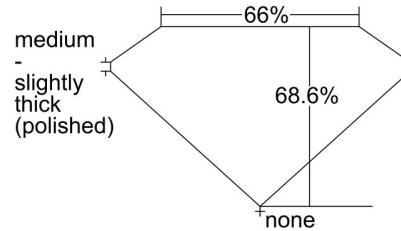

GIA NATURAL DIAMOND GRADING REPORT

March 05, 2024
 GIA Report Number 6482707467
 Shape and Cutting Style Square Emerald Cut
 Measurements 5.50 x 5.34 x 3.66 mm

GRADING RESULTS

Carat Weight 1.01 carat
 Color Grade I
 Clarity Grade VVS1

ADDITIONAL GRADING INFORMATION

Polish Excellent
 Symmetry Excellent
 Fluorescence Medium Blue
 Inscription(s): GIA 6482707467
Comments: Additional pinpoints are not shown.

PROPORTIONS

Profile not to actual proportions

CLARITY CHARACTERISTICS

KEY TO SYMBOLS*

- Pinpoint

* Red symbols denote internal characteristics (inclusions). Green or black symbols denote external characteristics (blemishes). Diagram is an approximate representation of the diamond, and symbols shown indicate type, position, and approximate size of clarity characteristics. All clarity characteristics may not be shown. Details of finish are not shown.