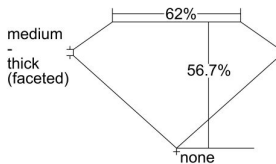

GIA®

FACSIMILE

GIA REPORT 6482908400

Verify this report at gia.edu

GIA NATURAL DIAMOND DOSSIER®

March 26, 2024
GIA Report Number **6482908400**
Shape and Cutting Style ..... **Heart Brilliant**
Measurements ..... **5.67 x 6.29 x 3.57 mm**

GRADING RESULTS

Carat Weight ..... **0.71 carat**
Color Grade ..... **E**
Clarity Grade **VS2**

ADDITIONAL GRADING INFORMATION

Polish ..... **Excellent**
Symmetry ..... **Excellent**
Fluorescence ..... **Faint**
Clarity Characteristics..... **Crystal, Cloud**
Inscription(s): **GIA 6482908400**

PROPORTIONS

Profile not to actual proportions

GRADING SCALES

GIA COLOR SCALE		GIA CLARITY SCALE	
COLORLESS	D	VERY VERY SLIGHTLY INCLUDED	FLAWLESS
	E		INTERNALLY FLAWLESS
	F		VVS₁
	G		VVS₂
	H		VS₁
	I		VS₂
	J		SI₁
	K		SI₂
	L		I₁
	M		I₂
NEAR COLORLESS	N	SLIGHTLY INCLUDED	I₃
	O		
	P		
	Q		
FAINT	R		
	S		
	T		
	U		
VERY LIGHT	V		
	W		
	X		
	Y		
LIGHT	Z