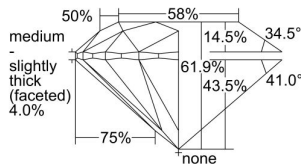

GIA®

FACSIMILE

GIA REPORT 6482970642

Verify this report at GIA.edu

GIA NATURAL DIAMOND DOSSIER®

April 02, 2024
GIA Report Number **6482970642**
Shape and Cutting Style ..... **Round Brilliant**
Measurements ..... **5.68 - 5.72 x 3.53 mm**

GRADING RESULTS

Carat Weight ..... **0.71 carat**
Color Grade ..... **E**
Clarity Grade **VS2**
Cut Grade ..... **Excellent**

ADDITIONAL GRADING INFORMATION

Polish ..... **Excellent**
Symmetry ..... **Excellent**
Fluorescence ..... **None**
Clarity Characteristics..... **Cloud, Feather**
Inscription(s): **GIA 6482970642**

PROPORTIONS

Profile to actual proportions

GRADING SCALES

GIA COLOR SCALE	GIA CLARITY SCALE	GIA CUT SCALE	
D	FLAWLESS	EXCELLENT	
E	INTERNALLY FLAWLESS		
F		VVS₁	VERY GOOD
G	VVS₂		
H	VS₁	GOOD	
I	VS₂		
J	SI₁	FAIR	
K	SI₂		
L	I₁	POOR	
M	I₂		
N	I₃		
O			
P			
Q			
R			
S			
T			
U			
V			
W			
X			
Y			
Z