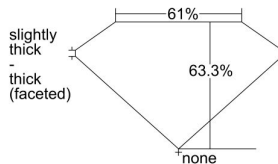

GIA®

FACSIMILE

GIA REPORT 6482993940

Verify this report at GIA.edu

GIA NATURAL DIAMOND DOSSIER®

April 04, 2024
GIA Report Number 6482993940
Shape and Cutting Style ..... Oval Brilliant
Measurements ..... 7.44 x 5.44 x 3.44 mm

GRADING RESULTS

Carat Weight ..... 0.90 carat
Color Grade I
Clarity Grade ..... Internally Flawless

ADDITIONAL GRADING INFORMATION

Polish ..... Excellent
Symmetry ..... Excellent
Fluorescence ..... Medium Blue
Clarity Characteristics ..... Minor Details of Polish
Inspection(s): GIA 6482993940

PROPORTIONS

Profile not to actual proportions

GRADING SCALES

GIA COLOR SCALE		GIA CLARITY SCALE		
NEAR COLORLESS	D	VERY VERY SLIGHTLY INCLUDED	FLAWLESS	
	E		INTERNALLY FLAWLESS	
	F	VERY SLIGHTLY INCLUDED	VVS₁	
	G		VVS₂	
	H		VS₁	
	FAINT	I	SLIGHTLY INCLUDED	VS₂
		J		SI₁
		K	INCLUDED	SI₂
		L		I₁
		M		I₂
LIGHT	N		I₃	
	O			
	P			
	Q			
	R