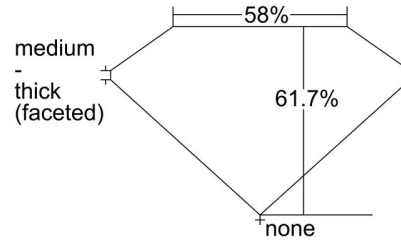

GIA NATURAL DIAMOND GRADING REPORT

November 28, 2023  
 GIA Report Number ..... 6485107496  
 Shape and Cutting Style ..... Heart Brilliant  
 Measurements ..... 6.87 x 8.13 x 5.02 mm

GRADING RESULTS

Carat Weight ..... 1.70 carat  
 Color Grade ..... E  
 Clarity Grade ..... VS1

PROPORTIONS

Profile not to actual proportions

CLARITY CHARACTERISTICS

KEY TO SYMBOLS\*

- Crystal
- ∖ Needle

GRADING SCALES

GIA COLOR SCALE		GIA CLARITY SCALE		
COLOURLESS	D	VERY VERY SLIGHTLY INCLUDED	FLAWLESS	
	E		INTERNALLY FLAWLESS	
	F		VVS <sub>1</sub>	
NEAR COLOURLESS	G		VVS <sub>2</sub>	
	H		VERY SLIGHTLY INCLUDED	VS <sub>1</sub>
	I			VS <sub>2</sub>
J	SLIGHTLY INCLUDED	SI <sub>1</sub>		
FAINT		K	SI <sub>2</sub>	
		L	INCLUDED	I <sub>1</sub>
	M	I <sub>2</sub>		
N	I <sub>3</sub>			
VERY LIGHT	O			
	P			
	Q			
LIGHT	R			
	S			
	T			
	U			
	V			
	W			
	X			
Y				
Z				