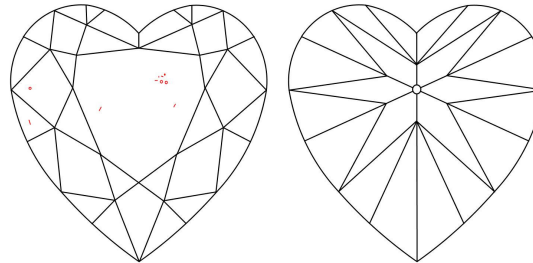

GIA NATURAL DIAMOND GRADING REPORT

November 28, 2023  
 GIA Report Number ..... 6485107496  
 Shape and Cutting Style ..... Heart Brilliant  
 Measurements ..... 6.87 x 8.13 x 5.02 mm

GRADING RESULTS

Carat Weight ..... 1.70 carat  
 Color Grade ..... E  
 Clarity Grade ..... VS1

ADDITIONAL GRADING INFORMATION

Polish ..... Excellent  
 Symmetry ..... Excellent  
 Fluorescence ..... None  
 Inscription(s): GIA 6485107496

**Comments:** Clouds, pinpoints and surface graining are not shown.

PROPORTIONS

Profile not to actual proportions

CLARITY CHARACTERISTICS

KEY TO SYMBOLS\*

- Crystal
- ∖ Needle

GRADING SCALES

GIA COLOR SCALE		GIA CLARITY SCALE		
COLOURLESS	D	VERY VERY SLIGHTLY INCLUDED	FLAWLESS	
	E		INTERNALLY FLAWLESS	
	F		VVS <sub>1</sub>	
NEAR COLOURLESS	G		VVS <sub>2</sub>	
	H		VERY SLIGHTLY INCLUDED	VS <sub>1</sub>
	I			VS <sub>2</sub>
J	SLIGHTLY INCLUDED	SI <sub>1</sub>		
FAINT		K	SI <sub>2</sub>	
		L	INCLUDED	I <sub>1</sub>
	M	I <sub>2</sub>		
N	I <sub>3</sub>			
VERY LIGHT	O			
	P			
	Q			
LIGHT	R			
	S			
	T			
	U			
	V			
	W			
	X			
Y				
Z				