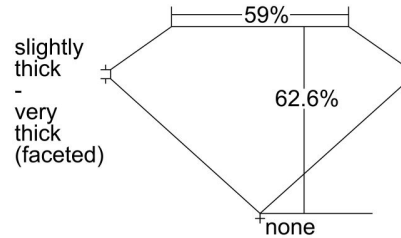

GIA NATURAL DIAMOND GRADING REPORT

March 13, 2024
 GIA Report Number 6485804725
 Shape and Cutting Style Oval Brilliant
 Measurements 10.11 x 6.98 x 4.37 mm

GRADING RESULTS

Carat Weight 2.01 carat
 Color Grade G
 Clarity Grade VS2

ADDITIONAL GRADING INFORMATION

Polish Excellent
 Symmetry Very Good
 Fluorescence None
 Inscription(s): GIA 6485804725

Comments: Additional clouds are not shown. Pinpoints are not shown.

PROPORTIONS

Profile not to actual proportions

CLARITY CHARACTERISTICS

KEY TO SYMBOLS*

- Crystal
- ⊗ Cloud

* Red symbols denote internal characteristics (inclusions). Green or black symbols denote external characteristics (blemishes). Diagram is an approximate representation of the diamond, and symbols shown indicate type, position, and approximate size of clarity characteristics. All clarity characteristics may not be shown. Details of finish are not shown.