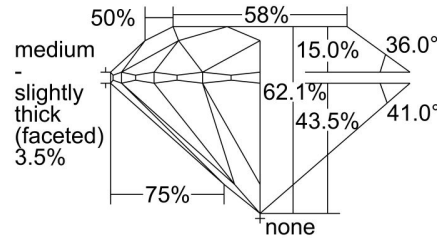

GIA NATURAL DIAMOND GRADING REPORT

March 15, 2024
 GIA Report Number 6485830863
 Shape and Cutting Style Round Brilliant
 Measurements 6.99 - 7.04 x 4.36 mm

GRADING RESULTS

Carat Weight 1.34 carat
 Color Grade E
 Clarity Grade VS1
 Cut Grade Excellent

ADDITIONAL GRADING INFORMATION

Polish Excellent
 Symmetry Excellent
 Fluorescence None

Inscription(s): GIA 6485830863

Comments: Clouds are not shown. Pinpoints are not shown.

PROPORTIONS

Profile to actual proportions

CLARITY CHARACTERISTICS

KEY TO SYMBOLS*

- Crystal
- ∖ Needle

* Red symbols denote internal characteristics (inclusions). Green or black symbols denote external characteristics (blemishes). Diagram is an approximate representation of the diamond, and symbols shown indicate type, position, and approximate size of clarity characteristics. All clarity characteristics may not be shown. Details of finish are not shown.