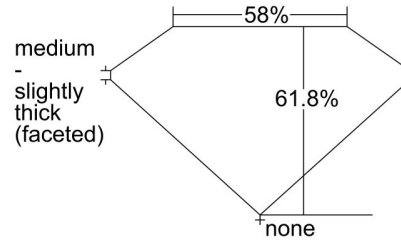

GIA NATURAL DIAMOND GRADING REPORT

March 27, 2024
 GIA Report Number 6485925339
 Shape and Cutting Style Pear Brilliant
 Measurements 8.74 x 5.58 x 3.44 mm

GRADING RESULTS

Carat Weight 1.01 carat
 Color Grade H
 Clarity Grade VS1

ADDITIONAL GRADING INFORMATION

Polish Excellent
 Symmetry Excellent
 Fluorescence Medium Blue

Inscription(s): GIA 6485925339

Comments: Clouds are not shown. Pinpoints are not shown.

PROPORTIONS

Profile not to actual proportions

CLARITY CHARACTERISTICS

KEY TO SYMBOLS*

- Crystal
- Feather
- Needle

* Red symbols denote internal characteristics (inclusions). Green or black symbols denote external characteristics (blemishes). Diagram is an approximate representation of the diamond, and symbols shown indicate type, position, and approximate size of clarity characteristics. All clarity characteristics may not be shown. Details of finish are not shown.