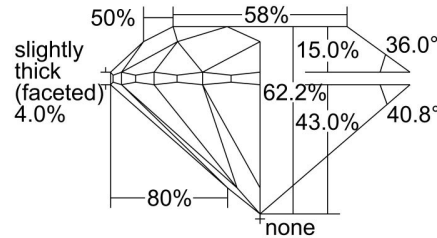

**GIA NATURAL DIAMOND GRADING REPORT**

May 02, 2024  
 GIA Report Number ..... 6492232072  
 Shape and Cutting Style ..... Round Brilliant  
 Measurements ..... 7.72 - 7.76 x 4.82 mm

**GRADING RESULTS**

Carat Weight ..... 1.80 carat  
 Color Grade ..... D  
 Clarity Grade ..... VVS2  
 Cut Grade ..... Excellent

**ADDITIONAL GRADING INFORMATION**

Polish ..... Excellent  
 Symmetry ..... Excellent  
 Fluorescence ..... Very Strong Blue  
 Inscription(s): GIA 6492232072  
**Comments:** Internal graining is not shown.

**PROPORTIONS**

Profile to actual proportions

**CLARITY CHARACTERISTICS**

**KEY TO SYMBOLS\***
 Cloud

**GRADING SCALES**

GIA COLOR SCALE	GIA CLARITY SCALE	GIA CUT SCALE	
D E F	FLAWLESS	EXCELLENT	
	G H I J		INTERNALLY FLAWLESS
			VVS <sub>1</sub>
K L M N	VVS <sub>2</sub>	VERY GOOD	
	VS <sub>1</sub>		
	VS <sub>2</sub>		
O P Q R	SI <sub>1</sub>	GOOD	
	SI <sub>2</sub>		
	I <sub>1</sub>		
S T U V W X Y Z	I <sub>2</sub>	FAIR	
	I <sub>3</sub>		
	I <sub>3</sub>		
		POOR	