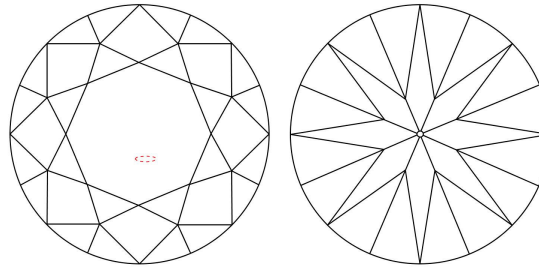

**GIA NATURAL DIAMOND GRADING REPORT**

May 02, 2024  
 GIA Report Number ..... 6492232072  
 Shape and Cutting Style ..... Round Brilliant  
 Measurements ..... 7.72 - 7.76 x 4.82 mm

**GRADING RESULTS**

Carat Weight ..... 1.80 carat  
 Color Grade ..... D  
 Clarity Grade ..... VVS2  
 Cut Grade ..... Excellent

**ADDITIONAL GRADING INFORMATION**

Polish ..... Excellent  
 Symmetry ..... Excellent  
 Fluorescence ..... Very Strong Blue  
 Inscription(s): GIA 6492232072  
**Comments:** Internal graining is not shown.

**PROPORTIONS**

Profile to actual proportions

**CLARITY CHARACTERISTICS**

**KEY TO SYMBOLS\***
 Cloud

**GRADING SCALES**

GIA COLOR SCALE	GIA CLARITY SCALE	GIA CUT SCALE	
D E F	FLAWLESS	EXCELLENT	
	G H I J		INTERNALLY FLAWLESS
			VVS <sub>1</sub>
K L M N	VVS <sub>2</sub>	VERY GOOD	
	VS <sub>1</sub>		
	VS <sub>2</sub>		
O P Q R	SI <sub>1</sub>	GOOD	
	SI <sub>2</sub>		
	I <sub>1</sub>		
S T U V W X Y Z	I <sub>2</sub>	FAIR	
	I <sub>3</sub>		
	I <sub>3</sub>		
		POOR	