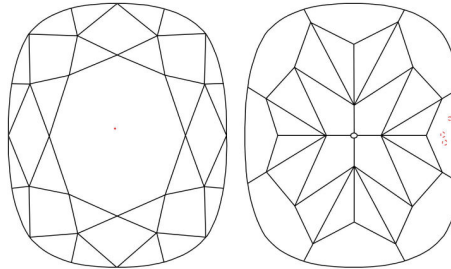

GIA NATURAL DIAMOND GRADING REPORT

June 11, 2024  
 GIA Report Number ..... 6492573666  
 Shape and Cutting Style ..... Cushion Modified Brilliant  
 Measurements ..... 6.13 x 5.21 x 3.52 mm

GRADING RESULTS

Carat Weight ..... 1.00 carat  
 Color Grade ..... G  
 Clarity Grade ..... VVS2

ADDITIONAL GRADING INFORMATION

Polish ..... Excellent  
 Symmetry ..... Very Good  
 Fluorescence ..... None  
 Inscription(s): GIA 6492573666  
**Comments:** Additional clouds are not shown.

PROPORTIONS

Profile not to actual proportions

CLARITY CHARACTERISTICS

KEY TO SYMBOLS\*

- Pinpoint
- Cloud

\* Red symbols denote internal characteristics (inclusions). Green or black symbols denote external characteristics (blemishes). Diagram is an approximate representation of the diamond, and symbols shown indicate type, position, and approximate size of clarity characteristics. All clarity characteristics may not be shown. Details of finish are not shown.