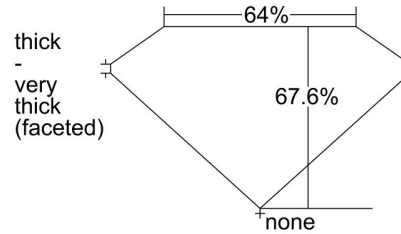

GIA NATURAL DIAMOND GRADING REPORT

June 11, 2024  
 GIA Report Number ..... 6492573666  
 Shape and Cutting Style ..... Cushion Modified Brilliant  
 Measurements ..... 6.13 x 5.21 x 3.52 mm

GRADING RESULTS

Carat Weight ..... 1.00 carat  
 Color Grade ..... G  
 Clarity Grade ..... VVS2

ADDITIONAL GRADING INFORMATION

Polish ..... Excellent  
 Symmetry ..... Very Good  
 Fluorescence ..... None  
 Inscription(s): GIA 6492573666  
**Comments:** Additional clouds are not shown.

PROPORTIONS

Profile not to actual proportions

CLARITY CHARACTERISTICS

KEY TO SYMBOLS\*

- Pinpoint
- Cloud

\* Red symbols denote internal characteristics (inclusions). Green or black symbols denote external characteristics (blemishes). Diagram is an approximate representation of the diamond, and symbols shown indicate type, position, and approximate size of clarity characteristics. All clarity characteristics may not be shown. Details of finish are not shown.