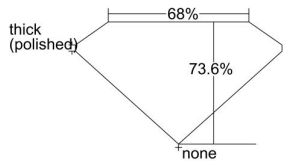

GIA®

FACSIMILE

GIA REPORT 6492852563

Verify this report at GIA.edu

GIA NATURAL DIAMOND DOSSIER®

July 09, 2024
GIA Report Number 6492852563
Shape and Cutting Style ..... Square Modified Brilliant
Measurements ..... 4.81 x 4.79 x 3.53 mm

GRADING RESULTS

Carat Weight ..... 0.70 carat
Color Grade I
Clarity Grade VVS1

ADDITIONAL GRADING INFORMATION

Polish ..... Excellent
Symmetry ..... Excellent
Fluorescence ..... Very Strong Blue
Clarity Characteristics ..... Feather
Inscription(s): GIA 6492852563

PROPORTIONS

Profile not to actual proportions

GRADING SCALES

GIA COLOR SCALE		GIA CLARITY SCALE			
COLORLESS	D	VERY VERY SLIGHTLY INCLUDED	FLAWLESS		
	E		INTERNALLY FLAWLESS		
	F	VERY SLIGHTLY INCLUDED	VVS₁		
	G		VVS₂		
	H		VS₁		
	NEAR COLORLESS	I	SLIGHTLY INCLUDED	VS₂	
		J		SI₁	
		FAINT	K	INCLUDED	SI₂
			L		I₁
			M		I₂
VERT LIGHT	N	LIGHT	I₃		
	O				
	P				
	Q				
	R				
	S				
	T