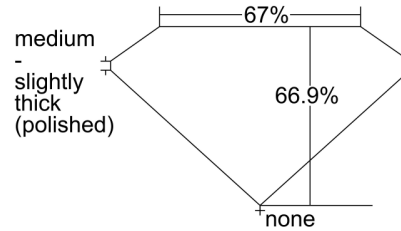

PROPORTIONS

Profile not to actual proportions