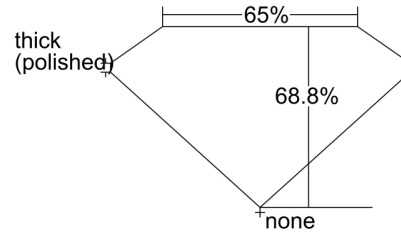

GIA NATURAL DIAMOND GRADING REPORT

July 23, 2024
 GIA Report Number 6492943989
 Shape and Cutting Style Emerald Cut
 Measurements 7.64 x 5.61 x 3.86 mm

GRADING RESULTS

Carat Weight 1.70 carat
 Color Grade J
 Clarity Grade VVS1

ADDITIONAL GRADING INFORMATION

Polish Excellent
 Symmetry Very Good
 Fluorescence None
 Inscription(s): GIA 6492943989

PROPORTIONS

Profile not to actual proportions

CLARITY CHARACTERISTICS

KEY TO SYMBOLS*

Feather

* Red symbols denote internal characteristics (inclusions). Green or black symbols denote external characteristics (blemishes). Diagram is an approximate representation of the diamond, and symbols shown indicate type, position, and approximate size of clarity characteristics. All clarity characteristics may not be shown. Details of finish are not shown.