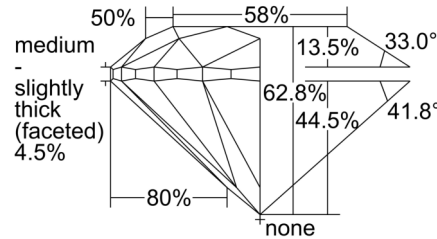

GIA NATURAL DIAMOND GRADING REPORT

August 01, 2024
 GIA Report Number 6492953111
 Shape and Cutting Style Round Brilliant
 Measurements 8.70 - 8.77 x 5.48 mm

GRADING RESULTS

Carat Weight 2.58 carat
 Color Grade J
 Clarity Grade VS1
 Cut Grade Excellent

ADDITIONAL GRADING INFORMATION

Polish Excellent
 Symmetry Excellent
 Fluorescence Medium Blue
 Inscription(s): GIA 6492953111

PROPORTIONS

Profile to actual proportions

CLARITY CHARACTERISTICS

KEY TO SYMBOLS*

- Crystal
- ~ Feather
- \\ Needle

* Red symbols denote internal characteristics (inclusions). Green or black symbols denote external characteristics (blemishes). Diagram is an approximate representation of the diamond, and symbols shown indicate type, position, and approximate size of clarity characteristics. All clarity characteristics may not be shown. Details of finish are not shown.