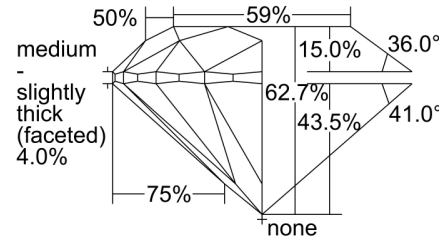

GIA NATURAL DIAMOND GRADING REPORT

May 10, 2024
 GIA Report Number 6495298718
 Shape and Cutting Style Round Brilliant
 Measurements 8.12 - 8.17 x 5.11 mm

GRADING RESULTS

Carat Weight 2.12 carat
 Color Grade K
 Clarity Grade VVS2
 Cut Grade Excellent

ADDITIONAL GRADING INFORMATION

Polish Excellent
 Symmetry Excellent
 Fluorescence Medium Blue
 Inscription(s): GIA 6495298718

PROPORTIONS

CLARITY CHARACTERISTICS

KEY TO SYMBOLS*

-  Cloud
-  Pinpoint
-  Needle

* Red symbols denote internal characteristics (inclusions). Green or black symbols denote external characteristics (blemishes). Diagram is an approximate representation of the diamond, and symbols shown indicate type, position, and approximate size of clarity characteristics. All clarity characteristics may not be shown. Details of finish are not shown.