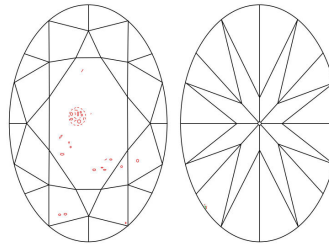

GIA NATURAL DIAMOND GRADING REPORT

July 26, 2024  
 GIA Report Number ..... 6501018149  
 Shape and Cutting Style ..... Oval Brilliant  
 Measurements ..... 9.17 x 6.20 x 4.01 mm

GRADING RESULTS

Carat Weight ..... 1.51 carat  
 Color Grade ..... D  
 Clarity Grade ..... SI1

ADDITIONAL GRADING INFORMATION

Polish ..... Excellent  
 Symmetry ..... Very Good  
 Fluorescence ..... None  
 Inscription(s): GIA 6501018149  
 Comments: Pinpoints are not shown.

PROPORTIONS

Profile not to actual proportions

CLARITY CHARACTERISTICS

KEY TO SYMBOLS\*

-  Cloud
-  Crystal
-  Needle
-  Indented Natural

\* Red symbols denote internal characteristics (inclusions). Green or black symbols denote external characteristics (blemishes). Diagram is an approximate representation of the diamond, and symbols shown indicate type, position, and approximate size of clarity characteristics. All clarity characteristics may not be shown. Details of finish are not shown.

GRADING SCALES

GIA COLOR SCALE		GIA CLARITY SCALE	
COLORLESS	D	VERY VERY SLIGHTLY INCLUDED	FLAWLESS
	E		INTERNALLY FLAWLESS
	F		VVS <sub>1</sub>
NEAR COLORLESS	G	VERY SLIGHTLY INCLUDED	VVS <sub>2</sub>
	H		VS <sub>1</sub>
	I		VS <sub>2</sub>
FANT	J	SLIGHTLY INCLUDED	SI <sub>1</sub>
	K		SI <sub>2</sub>
	L		I <sub>1</sub>
VERY LIGHT	M	INCLUDED	I <sub>2</sub>
	N		I <sub>3</sub>
	O		
LIGHT	P		
	Q		
	R		
	S		
	T		
	U		
	V		
W			
X			
Y			
Z			