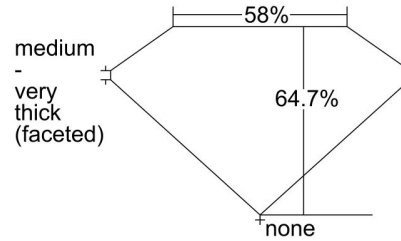

GIA NATURAL DIAMOND GRADING REPORT

July 26, 2024  
 GIA Report Number ..... 6501018149  
 Shape and Cutting Style ..... Oval Brilliant  
 Measurements ..... 9.17 x 6.20 x 4.01 mm

GRADING RESULTS

Carat Weight ..... 1.51 carat  
 Color Grade ..... D  
 Clarity Grade ..... SI1

ADDITIONAL GRADING INFORMATION

Polish ..... Excellent  
 Symmetry ..... Very Good  
 Fluorescence ..... None  
 Inscription(s): GIA 6501018149  
 Comments: Pinpoints are not shown.

PROPORTIONS

Profile not to actual proportions

CLARITY CHARACTERISTICS

KEY TO SYMBOLS\*

-  Cloud
-  Crystal
-  Needle
-  Indented Natural

\* Red symbols denote internal characteristics (inclusions). Green or black symbols denote external characteristics (blemishes). Diagram is an approximate representation of the diamond, and symbols shown indicate type, position, and approximate size of clarity characteristics. All clarity characteristics may not be shown. Details of finish are not shown.