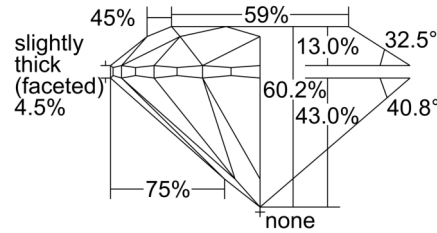

GIA NATURAL DIAMOND GRADING REPORT

August 26, 2024
 GIA Report Number 6501261418
 Shape and Cutting Style Round Brilliant
 Measurements 9.44 - 9.52 x 5.71 mm

GRADING RESULTS

Carat Weight 3.20 carat
 Color Grade E
 Clarity Grade S11
 Cut Grade Excellent

ADDITIONAL GRADING INFORMATION

Polish Excellent
 Symmetry Excellent
 Fluorescence None

Inscription(s): GIA 6501261418

Comments: Clouds are not shown. Pinpoints are not shown.

PROPORTIONS

Profile to actual proportions

CLARITY CHARACTERISTICS

KEY TO SYMBOLS*

- Crystal
- ~ Feather
- ∖ Needle
- ∧ Natural

* Red symbols denote internal characteristics (inclusions). Green or black symbols denote external characteristics (blemishes). Diagram is an approximate representation of the diamond, and symbols shown indicate type, position, and approximate size of clarity characteristics. All clarity characteristics may not be shown. Details of finish are not shown.