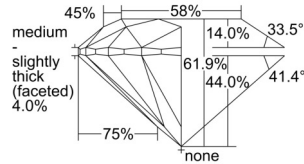

GIA®

FACSIMILE

GIA REPORT 6501490611

Verify this report at GIA.edu

GIA NATURAL DIAMOND DOSSIER®

September 24, 2024
GIA Report Number 6501490611
Shape and Cutting Style ..... Round Brilliant
Measurements ..... 5.81 - 5.84 x 3.60 mm

GRADING RESULTS

Carat Weight ..... 0.75 carat
Color Grade ..... H
Clarity Grade VS1
Cut Grade ..... Excellent

ADDITIONAL GRADING INFORMATION

Polish ..... Excellent
Symmetry ..... Excellent
Fluorescence ..... Faint
Clarity Characteristics ..... Feather, Pinpoint
Inscription(s): GIA 6501490611

PROPORTIONS

Profile to actual proportions

GRADING SCALES

GIA COLOR SCALE	GIA CLARITY SCALE	GIA CUT SCALE	
D	FLAWLESS	EXCELLENT	
E	INTERNALLY FLAWLESS		
F		VVS₁	VERY GOOD
G	VVS₂		
H	VS₁	GOOD	
I	VS₂		
J	SI₁	FAIR	
K	SI₂		
L	I₁	POOR	
M	I₂		
N	I₃		
O			
P			
Q			
R			
S			
T			
U			
V			
W			
X			
Y			
Z