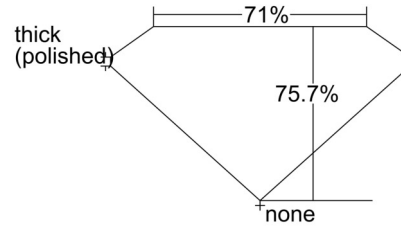

GIA NATURAL DIAMOND GRADING REPORT

October 10, 2024
 GIA Report Number 6501594784
 Shape and Cutting Style Square Modified Brilliant
 Measurements 6.08 x 5.85 x 4.42 mm

GRADING RESULTS

Carat Weight 1.41 carat
 Color Grade F
 Clarity Grade VS1

ADDITIONAL GRADING INFORMATION

Polish Excellent
 Symmetry Very Good
 Fluorescence None
 Inscription(s): GIA 6501594784
 Comments: Additional pinpoints are not shown.

PROPORTIONS

Profile not to actual proportions

CLARITY CHARACTERISTICS

KEY TO SYMBOLS*

- Crystal
- ∖ Needle
- Pinpoint

GRADING SCALES

GIA COLOR SCALE		GIA CLARITY SCALE	
COLOURLESS	D	VERY VERY SLIGHTLY INCLUDED	FLAWLESS
	E		INTERNALLY FLAWLESS
	F		VVS ₁
NEAR COLOURLESS	G	VERY SLIGHTLY INCLUDED	VVS ₂
	H		VS ₁
	I		VS ₂
FAINT	J	SLIGHTLY INCLUDED	SI ₁
	K		SI ₂
	L		I ₁
VERY LIGHT	M	INCLUDED	I ₂
	N		I ₃
	O		
LIGHT	P		
	Q		
	R		
	S		
	T		
	U		
	V		
W			
X			
Y			
Z			

* Red symbols denote internal characteristics (inclusions). Green or black symbols denote external characteristics (blemishes). Diagram is an approximate representation of the diamond, and symbols shown indicate type, position, and approximate size of clarity characteristics. All clarity characteristics may not be shown. Details of finish are not shown.