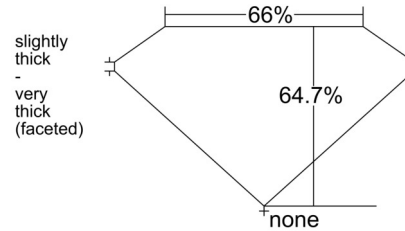

PROPORTIONS

Profile not to actual proportions