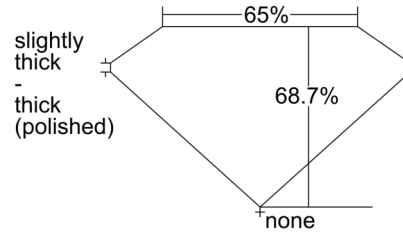

GIA NATURAL DIAMOND GRADING REPORT

August 27, 2024  
 GIA Report Number ..... 6502276245  
 Shape and Cutting Style ..... Emerald Cut  
 Measurements ..... 7.70 x 5.70 x 3.91 mm

GRADING RESULTS

Carat Weight ..... 1.70 carat  
 Color Grade ..... E  
 Clarity Grade ..... VVS2

Profile not to actual proportions

CLARITY CHARACTERISTICS

KEY TO SYMBOLS\*

-  Feather
-  Needle
-  Pinpoint

\* Red symbols denote internal characteristics (inclusions). Green or black symbols denote external characteristics (blemishes). Diagram is an approximate representation of the diamond, and symbols shown indicate type, position, and approximate size of clarity characteristics. All clarity characteristics may not be shown. Details of finish are not shown.