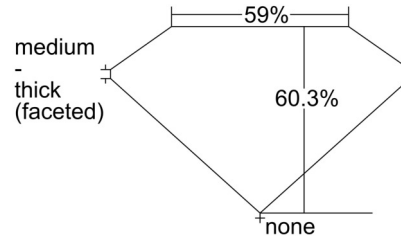

PROPORTIONS

Profile not to actual proportions