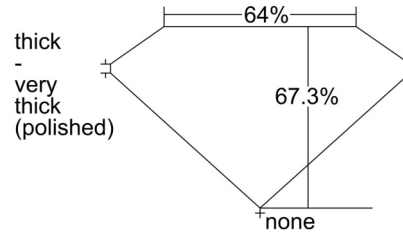

GIA NATURAL DIAMOND GRADING REPORT

October 07, 2024
 GIA Report Number 6502574583
 Shape and Cutting Style Cut-Cornered Rectangular
 Modified Brilliant
 Measurements 6.79 x 5.07 x 3.41 mm

GRADING RESULTS

Carat Weight 1.01 carat
 Color Grade I
 Clarity Grade VVS1

ADDITIONAL GRADING INFORMATION

Polish Excellent
 Symmetry Excellent
 Fluorescence None
 Inscription(s): GIA 6502574583
 Comments: Surface graining is not shown.

PROPORTIONS

Profile not to actual proportions

CLARITY CHARACTERISTICS

KEY TO SYMBOLS*

- Pinpoint
- ~ Feather

* Red symbols denote internal characteristics (inclusions). Green or black symbols denote external characteristics (blemishes). Diagram is an approximate representation of the diamond, and symbols shown indicate type, position, and approximate size of clarity characteristics. All clarity characteristics may not be shown. Details of finish are not shown.