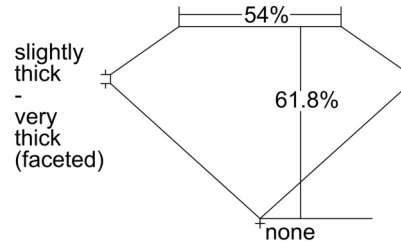

GIA NATURAL DIAMOND GRADING REPORT

November 14, 2024
 GIA Report Number 6502864350
 Shape and Cutting Style Oval Brilliant
 Measurements 10.72 x 7.54 x 4.66 mm

GRADING RESULTS

Carat Weight 2.50 carat
 Color Grade G
 Clarity Grade VS2

ADDITIONAL GRADING INFORMATION

Polish Excellent
 Symmetry Very Good
 Fluorescence None
 Inscription(s): GIA 6502864350
 Comments: Pinpoints are not shown.

PROPORTIONS

Profile not to actual proportions

CLARITY CHARACTERISTICS

KEY TO SYMBOLS*

- Crystal
- ~ Feather
- \\ Needle

* Red symbols denote internal characteristics (inclusions). Green or black symbols denote external characteristics (blemishes). Diagram is an approximate representation of the diamond, and symbols shown indicate type, position, and approximate size of clarity characteristics. All clarity characteristics may not be shown. Details of finish are not shown.