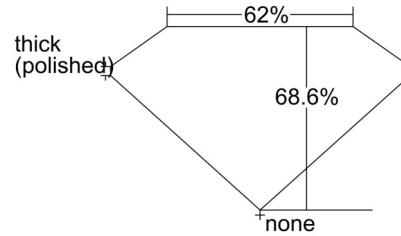

GIA NATURAL DIAMOND GRADING REPORT

November 27, 2024  
 GIA Report Number ..... 6502887186  
 Shape and Cutting Style ..... Emerald Cut  
 Measurements ..... 9.41 x 6.76 x 4.64 mm

GRADING RESULTS

Carat Weight ..... 3.01 carat  
 Color Grade ..... D  
 Clarity Grade ..... VVS2

Profile not to actual proportions

CLARITY CHARACTERISTICS

KEY TO SYMBOLS\*

- Pinpoint
- ◡ Indented Natural

GRADING SCALES

GIA COLOR SCALE		GIA CLARITY SCALE	
COLOURLESS	D	VERY VERY SLIGHTLY INCLUDED	FLAWLESS
	E		INTERNALLY FLAWLESS
	F		VVS <sub>1</sub>
NEAR COLOURLESS	G	VERY SLIGHTLY INCLUDED	VVS <sub>2</sub>
	H		VS <sub>1</sub>
	I		VS <sub>2</sub>
FANT	J	SLIGHTLY INCLUDED	SI <sub>1</sub>
	K		SI <sub>2</sub>
	L		I <sub>1</sub>
VERY LIGHT	M	INCLUDED	I <sub>2</sub>
	N		I <sub>3</sub>
	O		
LIGHT	P		
	Q		
	R		
	S		
	T		
	U		
	V		
W			
X			
Y			
Z			

\* Red symbols denote internal characteristics (inclusions). Green or black symbols denote external characteristics (blemishes). Diagram is an approximate representation of the diamond, and symbols shown indicate type, position, and approximate size of clarity characteristics. All clarity characteristics may not be shown. Details of finish are not shown.